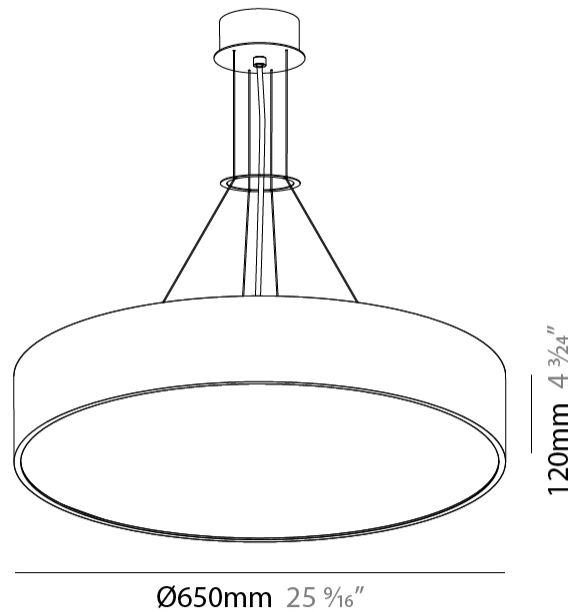

GENERAL

Series: Sign
Brand: Prolicht
Division: Architectural
Mounting Type: Suspension
Mounting Location: Ceiling
Subcategory: Pendant

PHYSICAL

Shape: Round
Diameter (mm): 650
Diameter (in): 25 ⁹/₁₆
Depth (mm): 120
Depth (in): 4 ³/₄
Max. Overall Height (mm): 2120
Max. Overall Height (in): 83 ⁷/₁₆
Light Distribution: Direct
Weight (kg): 8.505
Weight (lbs): 18.75
Diffuser: PMMA - Opal or Micro-Prism
Fixture Finish: SSR / BKV / CWI / CRY / HAB / UFT / ITA / RUA / FTG / MYG / LOD / PUS / FRO / FUP / KIA / POP / BLS / SPG / MEY / GOH / GUM / CHC / COM / ABZ / JAG / OBR / MOS / ROR
Fixture Material: Extruded Aluminum / Steel
Cable Details: 2000mm or 6000mm Transparent Cable

ELECTRICAL

Lamp Type: LED (Zhaga Standard)
Input Wattage (W): 66.5
Total Output Wattage (W): 57
Dimming: Tri-Mode (Non-Dimming and Phase Dimming (120Vac only) and 0-10V Dimming)
Driver Included: Yes
Driver Location: Integrated
Driver Type: Constant Current - Universal
Driver Class: Class 2
Input Voltage (V): 120 - 277
Constant Current (MA): 500

LED

Color Temperature (°K): 2700 / 3000 / 3500 / 4000
Max. Delivered Lumen (lm): 5535 / 6194 / 6358 / 6594
Nominal Lumen (lm): 7410 / 8292 / 8512 / 8828
CRI: >80 CRI
Efficiency (%): 73
Lamp Life (hrs): 50000

OPTICAL

Beam Angle: 110

RATINGS AND CERTIFICATIONS

Certified By: Certified for North American Standards
IP rating: IP20